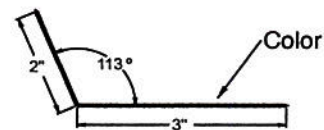

Phone:(425)264-0264
 Fax:(425)264-0265

2701 East Valley Road
 Renton, WA, 98057

Sound Building Supply

Eave Starter

S.O. = 4"

Starter 1"

S.O. = 4 1/8"

Starter 1 1/4"

S.O. = 4"

Re Roof Flashing

S.O. = 5"

Roof To Wall W/Kick

S.O. = 10"

2 x 3 Roof To Wall

S.O. = 5"

4 x 4 Roof To Wall