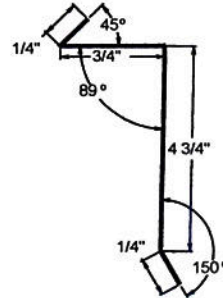

S.O. = 4"

Re Roof Flashing

S.O. = 5"

Roof To Wall W/Kick

S.O. = 10"

2 x 3 Roof To Wall

S.O. = 5"

4 x 4 Roof To Wall

S.O. = 8"

3 x 5 Roof To Wall

S.O. = 8"

Phone:(425)264-0264
Fax:(425)264-0265

2701 East Valley Road
Renton, WA, 98057

Sound Building Supply

Fireplace Flashing

S.O. = 18"

Chim 5"

S.O. = 6"

Z-Metal 2" Back

Edge Metal

Big T Metal

S.O. = 3 7/8"

Small T Metal

S.O. = 3 1/8"