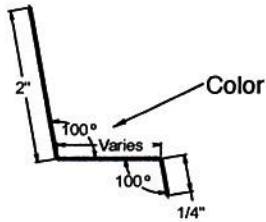

S.O. = 4"

Re Roof Flashing

S.O. = 5"

Roof To Wall W/Kick

S.O. = 10"

2 x 3 Roof To Wall

S.O. = 5"

4 x 4 Roof To Wall

S.O. = 8"

3 x 5 Roof To Wall

S.O. = 8"

Phone:(425)264-0264
Fax:(425)264-0265

2701 East Valley Road
Renton, WA, 98057

Sound Building Supply

Fireplace Flashing

S.O. = 18"

Chim 5"

S.O. = 6"

Z-Metal 2" Back

Edge Metal

Big T Metal

S.O. = 3 7/8"

Small T Metal

S.O. = 3 1/8"