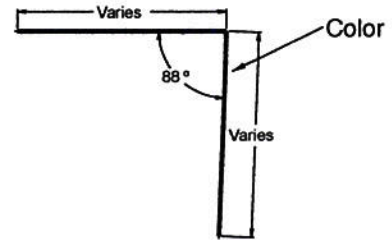

S.O. = 8"

3 x 5 Roof To Wall

S.O. = 8"

Phone:(425)264-0264
Fax:(425)264-0265

2701 East Valley Road
Renton, WA, 98057

Sound Building Supply

Fireplace Flashing

S.O. = 18"

Chim 5"

S.O. = 6"

Z-Metal 2" Back

Edge Metal

Big T Metal

S.O. = 3 7/8"

Small T Metal

S.O. = 3 1/8"