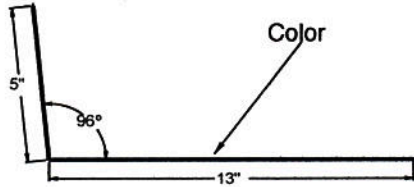

S.O. = 4"

Re Roof Flashing

S.O. = 5"

Roof To Wall W/Kick

S.O. = 10"

2 x 3 Roof To Wall

S.O. = 5"

4 x 4 Roof To Wall

S.O. = 8"

3 x 5 Roof To Wall

S.O. = 8"

Phone:(425)264-0264
Fax:(425)264-0265

2701 East Valley Road
Renton, WA, 98057

Sound Building Supply

Fireplace Flashing

S.O. = 18"