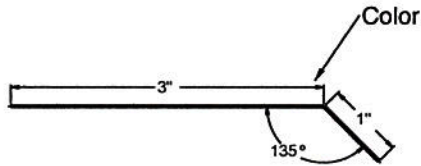

Phone:(425)264-0264
 Fax:(425)264-0265

2701 East Valley Road
 Renton, WA, 98057

Sound Building Supply

<p><u>1" Fascia</u></p> <p>S.O. = 3 1/2"</p>	<p><u>1 1/2" Fascia</u></p> <p>S.O. = 4"</p>
<p><u>2" Fascia</u></p> <p>S.O. = 4 3/4"</p>	<p><u>3" Fascia</u></p> <p>S.O. = 6"</p>
<p><u>Drip 1 3/8"</u></p> <p>S.O. = 3"</p>	<p><u>Drip 2"</u></p> <p>S.O. = 4"</p>
<p><u>Window Drip</u></p>	<p><u>Anti Ponding</u></p> <p>S.O. = 12"</p>

Phone:(425)264-0264
 Fax:(425)264-0265

2701 East Valley Road
 Renton, WA, 98057

Sound Building Supply

Eave Starter

S.O. = 4"

Starter 1"

S.O. = 4 1/8"

Starter 1 1/4"