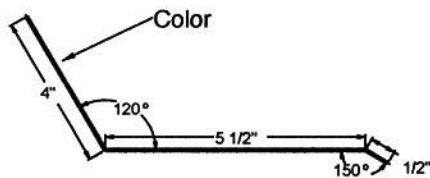

Phone:(425)264-0264
 Fax:(425)264-0265

2701 East Valley Road
 Renton, WA, 98057

Sound Building Supply

Eave Starter

S.O. = 4"

Starter 1"

S.O. = 4 1/8"

Starter 1 1/4"

S.O. = 4"

Re Roof Flashing

S.O. = 5"

Roof To Wall W/Kick

S.O. = 10"

2 x 3 Roof To Wall

S.O. = 5"

4 x 4 Roof To Wall

Chim 5"

S.O. = 6"

Z-Metal 2" Back

Edge Metal

Big T Metal

S.O. = 3 7/8"

Small T Metal

S.O. = 3 1/8"