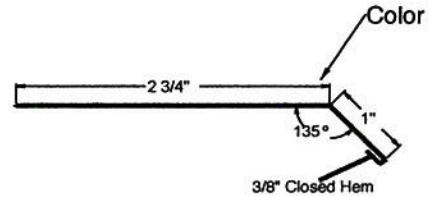

Phone:(425)264-0264
 Fax:(425)264-0265

2701 East Valley Road
 Renton, WA, 98057

Sound Building Supply

Eave Starter

S.O. = 4"

Starter 1"

S.O. = 4 1/8"

Starter 1 1/4"