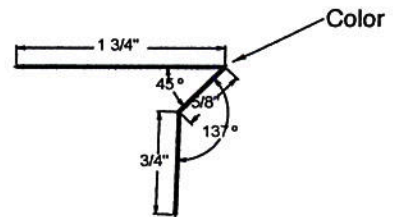

S.O. = 8"

3 x 5 Roof To Wall

S.O. = 8"

Phone:(425)264-0264
Fax:(425)264-0265

2701 East Valley Road
Renton, WA, 98057

Sound Building Supply

Fireplace Flashing

S.O. = 18"

Chim 5"

S.O. = 6"

Z-Metal 2" Back

Edge Metal

Big T Metal

S.O. = 3 7/8"

Small T Metal

S.O. = 3 1/8"