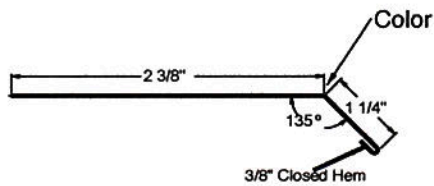

Phone:(425)264-0264
 Fax:(425)264-0265

2701 East Valley Road
 Renton, WA, 98057

Sound Building Supply

Eave Starter

S.O. = 4"

Starter 1"

S.O. = 4 1/8"

Starter 1 1/4"