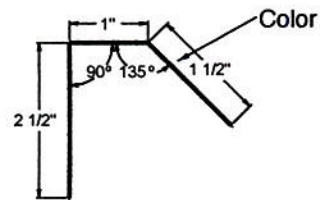

Phone:(425)264-0264
 Fax:(425)264-0265

2701 East Valley Road
 Renton, WA, 98057

Sound Building Supply

Eave Starter

S.O. = 4"

Starter 1"

S.O. = 4 1/8"

Starter 1 1/4"

S.O. = 4"

Re Roof Flashing

S.O. = 5"

Roof To Wall W/Kick

S.O. = 10"

2 x 3 Roof To Wall

S.O. = 5"

4 x 4 Roof To Wall