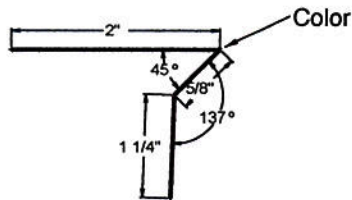

S.O. = 8"

3 x 5 Roof To Wall

S.O. = 8"

Phone:(425)264-0264
Fax:(425)264-0265

2701 East Valley Road
Renton, WA, 98057

Sound Building Supply

Fireplace Flashing

S.O. = 18"

Chim 5"

S.O. = 6"

Z-Metal 2" Back

Edge Metal

Big T Metal

S.O. = 3 7/8"

Small T Metal

S.O. = 3 1/8"